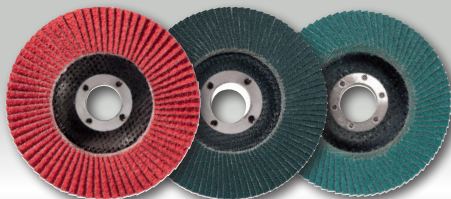

metabo®

2019 GRINDER MADNESS

GERMAN-MADE METABO SAFETY 4-1/2" ANGLE GRINDER

NOVEMBER 1ST - 30TH, 2019

1
MONTH
ONLY!

MADE IN GERMANY

WP 9-115 Quick

#600380420

Non-Locking Paddle Switch +
Quick Wheel Change

Old Price:

~~\$129~~

Grinder
Madness Price

\$89

- 10,500 RPM
- 8.5 Amps

LONGLIFE
MOTOR

S-AUTOMATIC
MECHANICAL
SAFETY CLUTCH

For Highest Performance, Productivity and Safety:
Pair Metabo Angle Grinders and Abrasives!

**FLAP
DISCS**

SLICERS

50
YEARS
OF SERVICE
COASTAL
INDUSTRIAL AND SPECIALTY GAS
WELDING SUPPLIES

BEAUMONT

25 North 4th Street
Beaumont, TX 77701
P: 409-838-3757